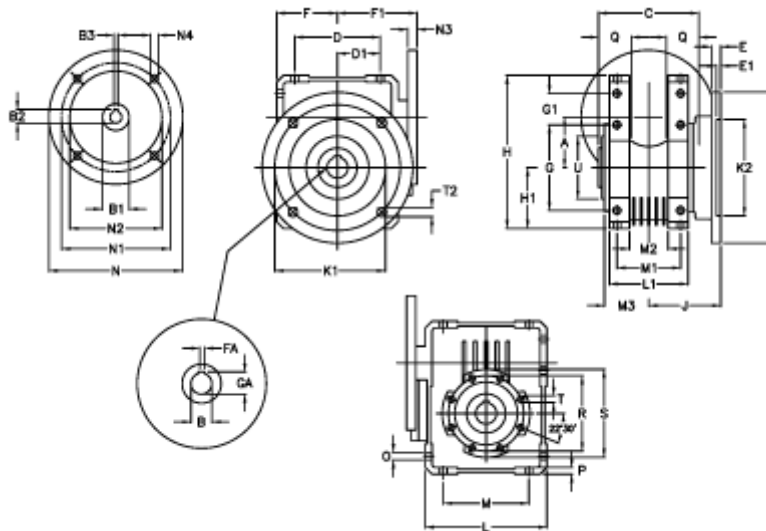

Article number: 392208602353136

Description: Worm Gear with Torque Limiter
W86 L2-UFC-23-P80 B14

Measures

A = 86.90	E = 15	H = 245.5	M = 144	N4 = 6,5	U = 110
B = 35	E1 = 6	H1 = 100.0	M1 = 101	O = 11.5	
B1 E7 = 19	F = 100	J = 110.5	M2 = 57	P = 11	
B2 = 21.8	F1 = 128	K = 210	M3 = 64.5	Q = 45	
B3 H9 = 6	FA = 10	K1 = 176	N = 120	R = 130	
C = 140	G = 144	K2 = 152	N1 = 100	S = 150	
D = 144.0	G1 = 45.5	L = 200	N2 = 80	T = M10x18	
D1 = 72.0	GA = 38.3	L1 = 125	N3 = 7.5	T2 = 12.5	